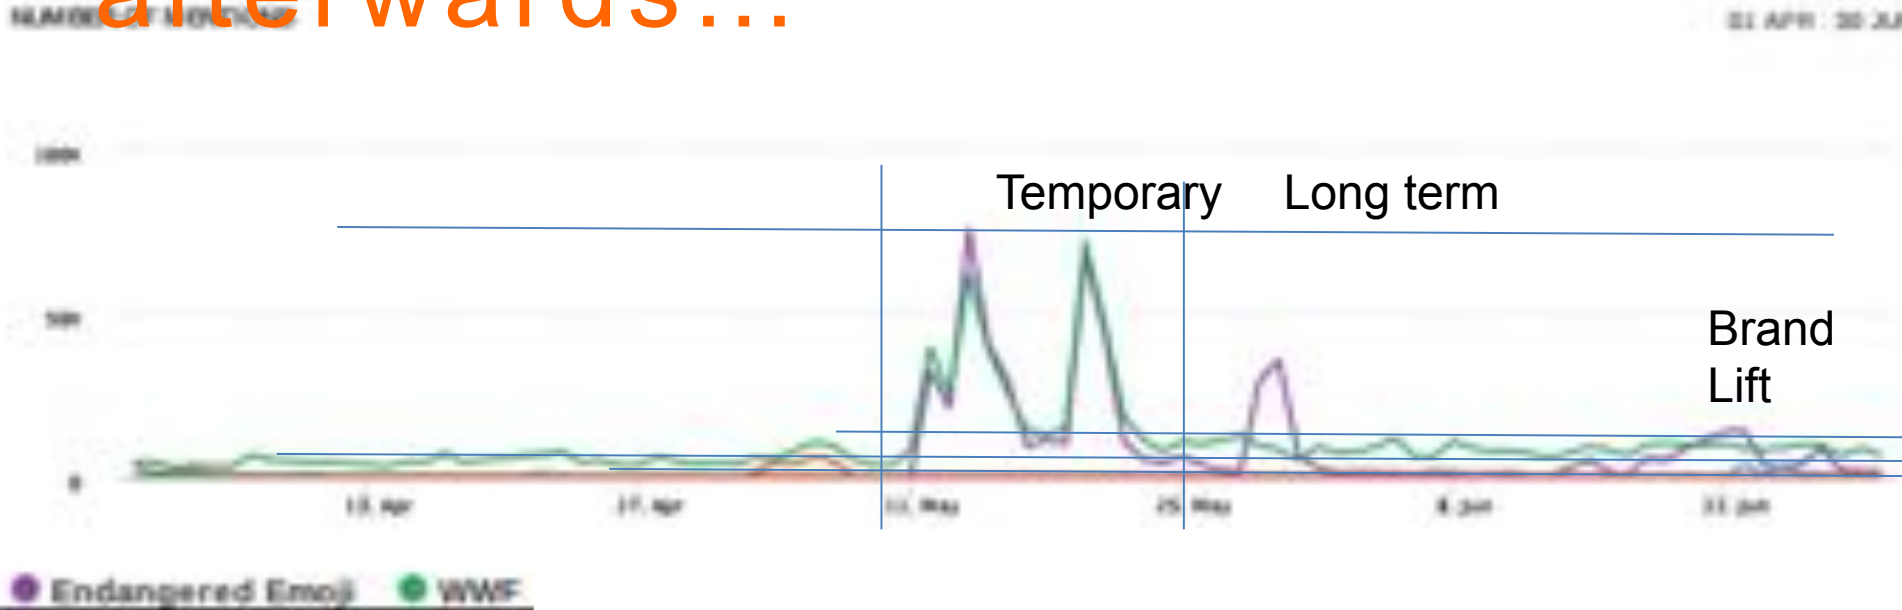

Huge campaign and significant lift afterwards...

*Mentions does not cover local specific social media (like China or Russia)